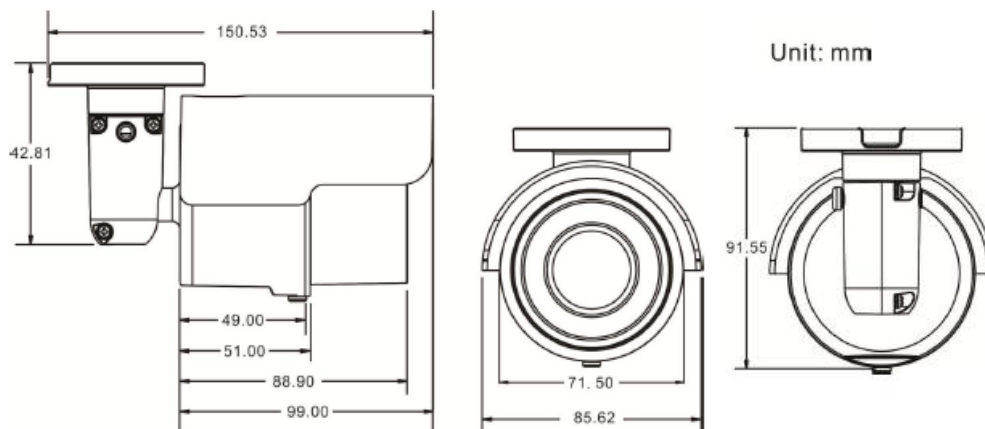

2015-12-24 released
Specifications are subject to change without notice.
Copyright © DivioTec Inc. 2013.
All Rights Reserved